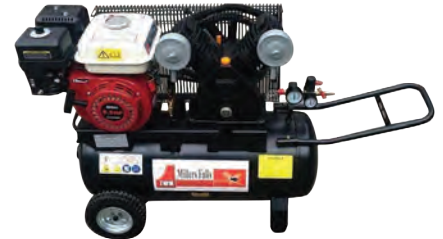

\$125.00
(7575126)

Waterboy 900W Dirty
Water Submersible Pump

3hp Belt Drive 240V
Twin Cylinder 11.6CFM
Air Compressor 50L Tank
\$649.00
(ACB3050B)

3hp Belt Drive 240V
Triple Cylinder 13CFM
Air Compressor 70L Tank
\$799.00
(ACB3070B)